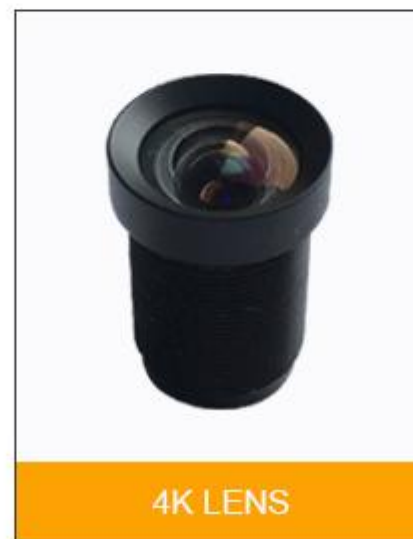

Truly designed to optimize available light, it has a removable lens hoods to block out extraneous light and glass coating for better results from backlighting scenarios.

- 1: HD, super multicoated optics for the sharper images
- 2: All metal solid construction
- 3: Natural angle of view and perspective is ideal for portraits and natural images
- 4: Designed to produce beautiful background blur
- 5: Measures 2.5 inches in diameter and 2.7 inches long (with hood)

it works very well

Fixed Camera Lens Configuration

Tel: +86-21-59963205

Email: megan@pulinglens.com

Accessories includes

85mm F1.8 portrait lens	1X
lens cap	1X
Lens bag	1X

Main Products

Company Profile